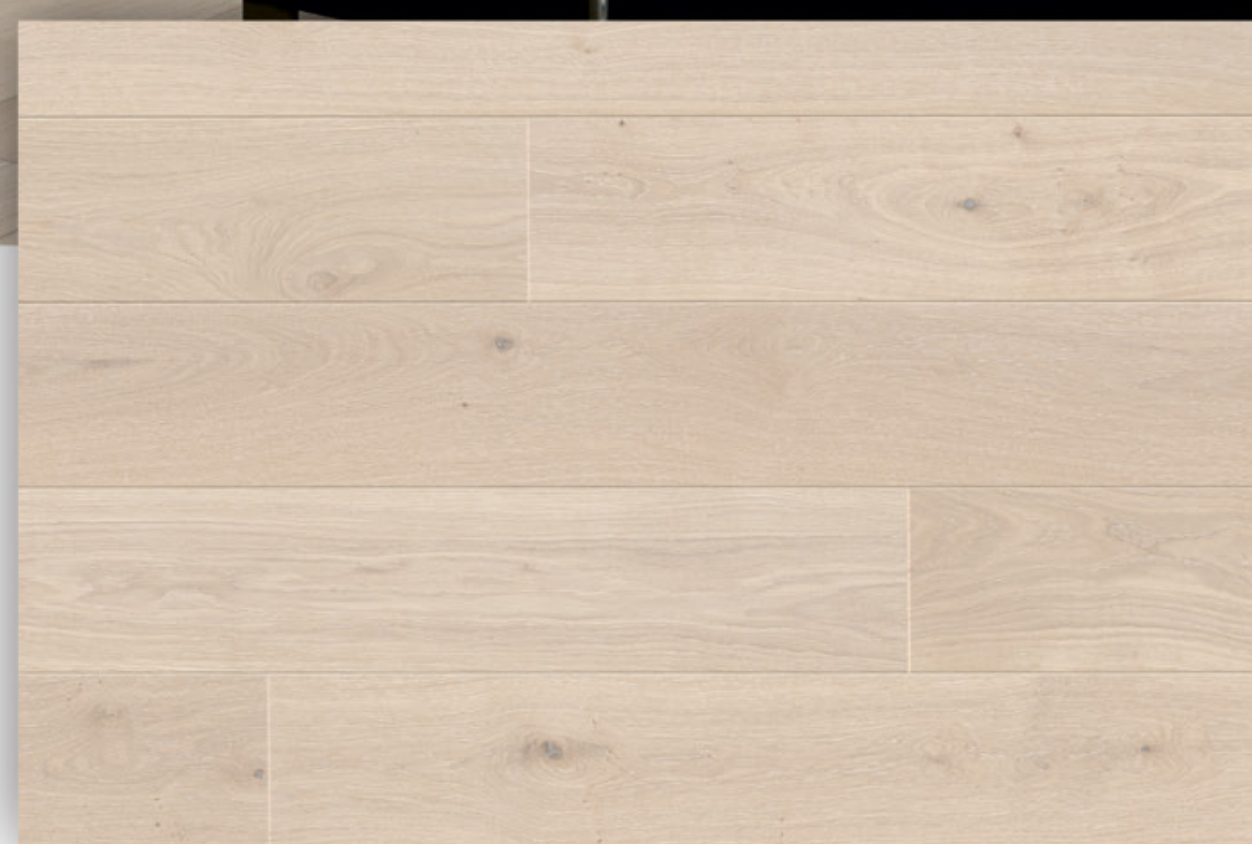

CHEVRON CAPABLE

TEXTURE

Natural Matte

Brushed with bevel

Scraped and Brushed with bevel

Band-sawn Brushed with bevel

FINISH

UV

Oil

WEAR LAYER

4mm

GRADE

Prime, Select, Rustic

BEAUMONT™

NATURAL BEAUTY. PASSIONATELY CRAFTED.

ENGINEERED HARDWOOD FLOORING